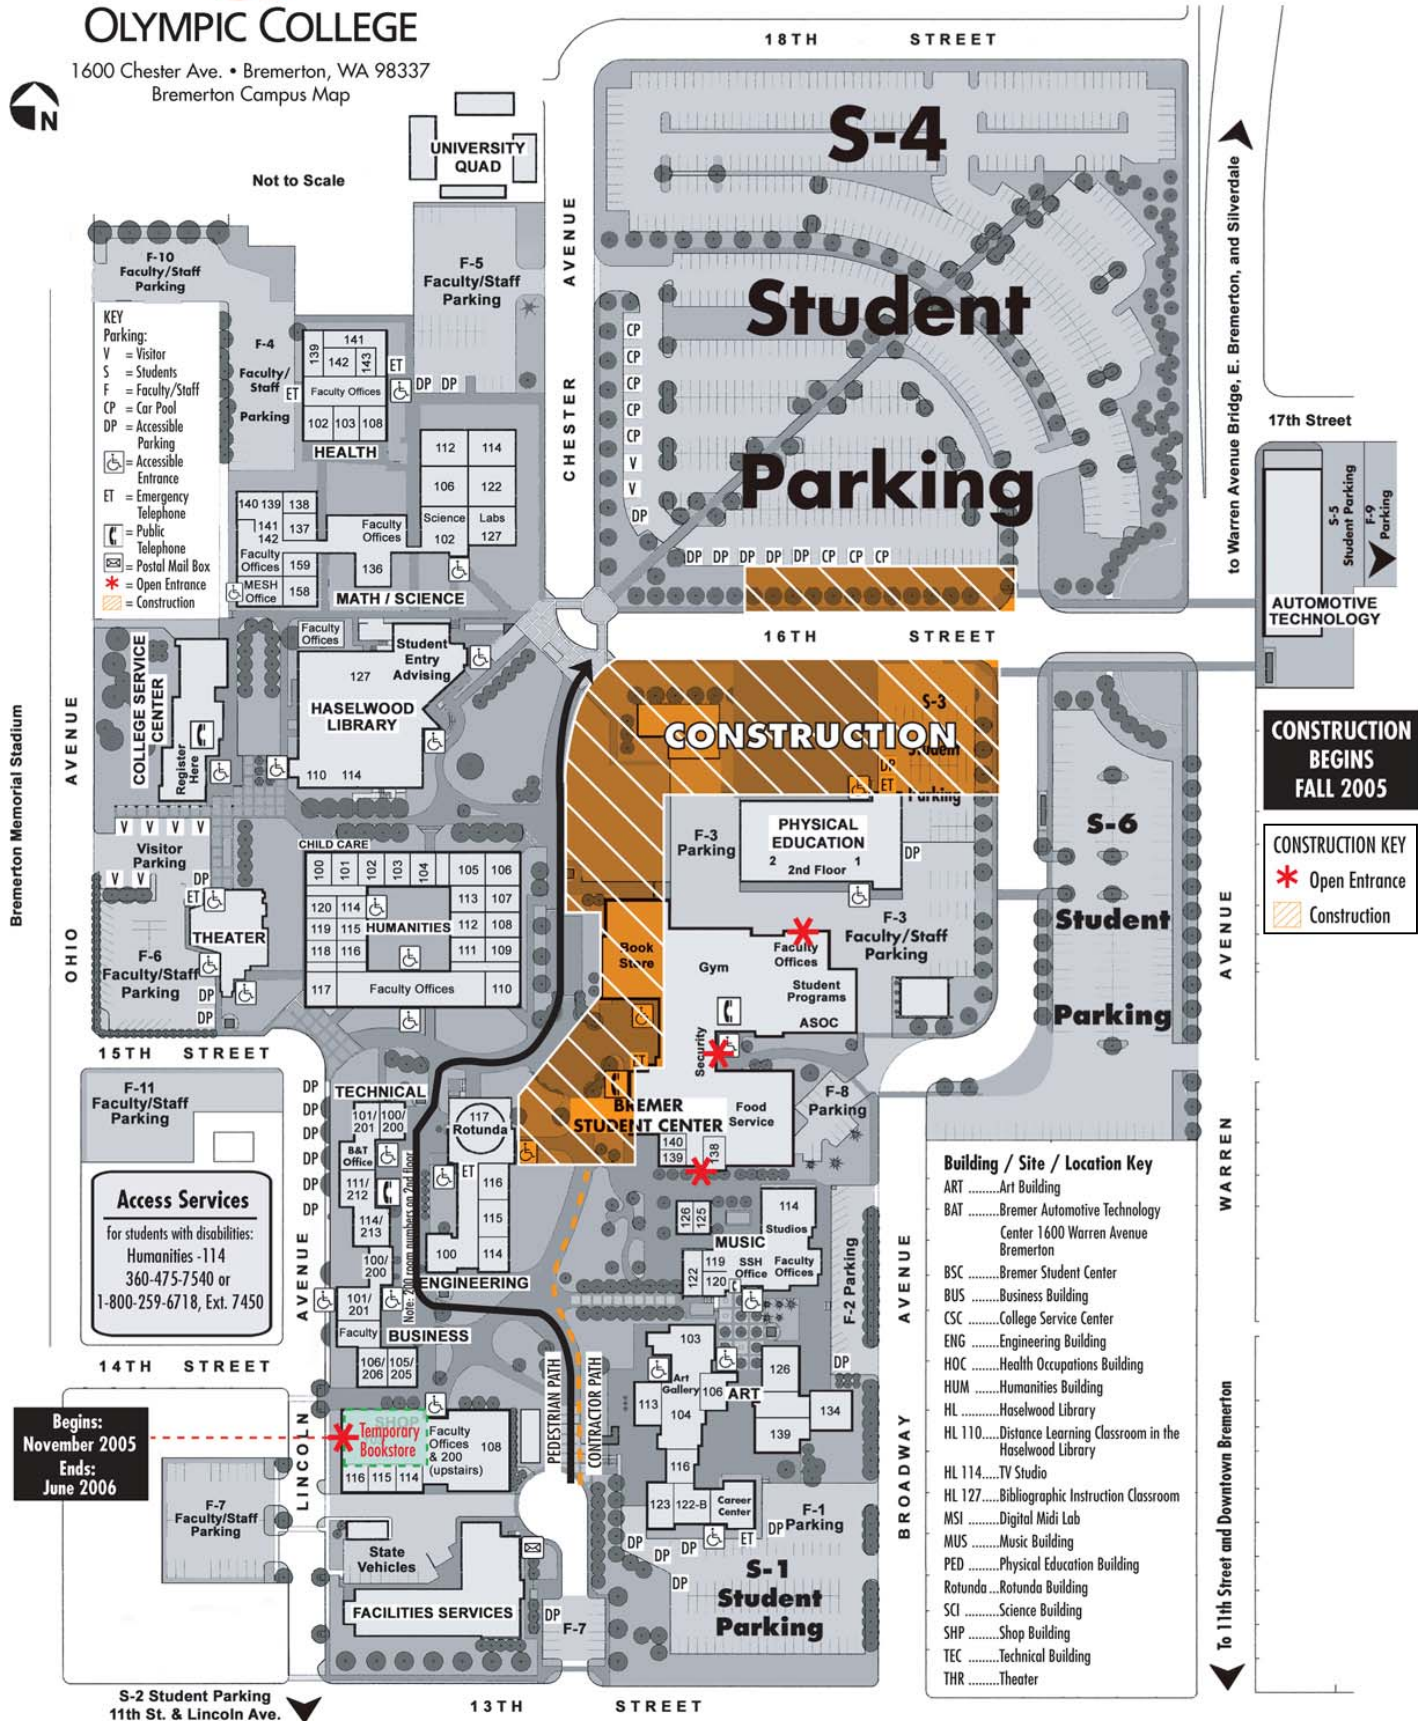

BREMERTON CAMPUS MAP

1600 Chester Ave. • Bremerton, WA 98337
Bremerton Campus Map

Not to Scale

- KEY:**
 Parking:
 V = Visitor
 S = Students
 F = Faculty/Staff
 CP = Car Pool
 DP = Accessible Parking
 = Accessible Entrance
 ET = Emergency Telephone
 = Public Telephone
 = Postal Mail Box
 = Open Entrance
 = Construction

- Building / Site / Location Key**
- ART Art Building
 - BAT Bremer Automotive Technology Center 1600 Warren Avenue Bremerton
 - BSC Bremer Student Center
 - BUS Business Building
 - CSC College Service Center
 - ENG Engineering Building
 - HOC Health Occupations Building
 - HUM Humanities Building
 - HL Haselwood Library
 - HL 110.....Distance Learning Classroom in the Haselwood Library
 - HL 114.....TV Studio
 - HL 127.....Bibliographic Instruction Classroom
 - MSI Digital Midi Lab
 - MUS Music Building
 - PED Physical Education Building
 - Rotunda.....Rotunda Building
 - SCI Science Building
 - SHP Shop Building
 - TEC Technical Building
 - THR Theater